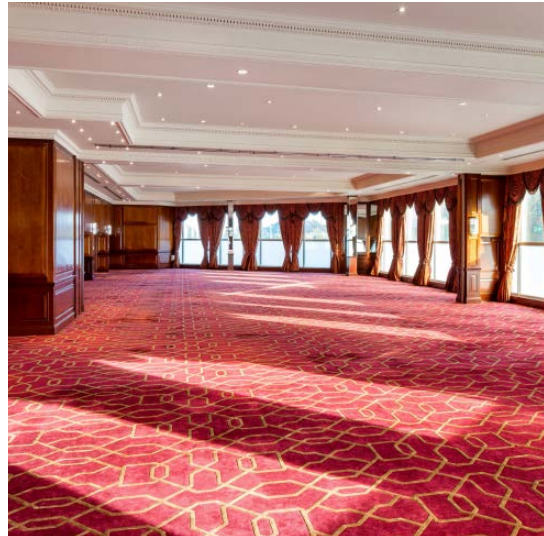

# MAKE CONNECTIONS

---

The dramatic spaces, distinctive design and dedicated service of the award-winning Radisson Blu Edwardian Heathrow come together where London meets the world. Its sweeping dimensions are ideal for grand scale automotive events, and a state-of-the-art spa and three buzzing restaurant concepts make this hotel perfect for your event guests to work and play, all just five minutes by car from Heathrow Airport.