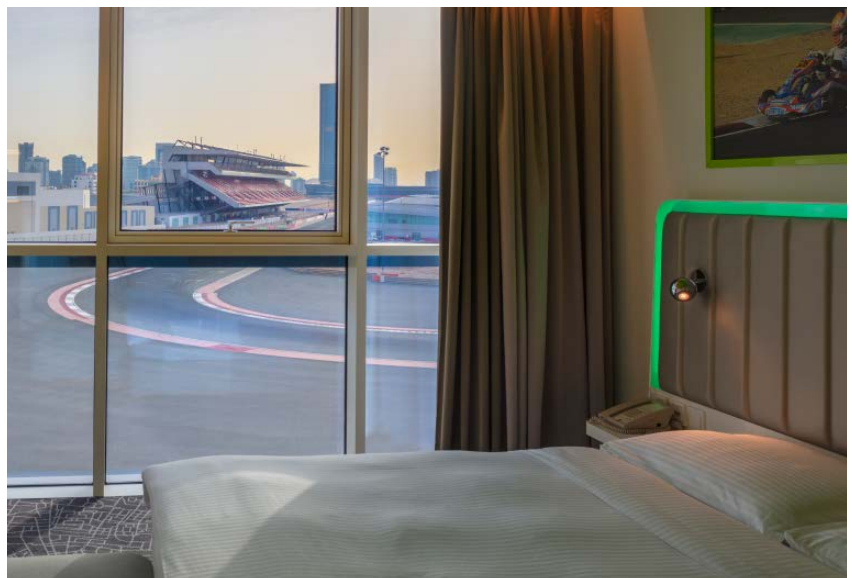

FULL SPEED AHEAD

The Park Inn by Radisson Dubai Motor City is just 300 meters away from the nearest circuit, offering inspirational and exciting racetrack views and setting the mood for monumental automotive events staged in the hotel's smart meeting rooms and flexible event spaces.